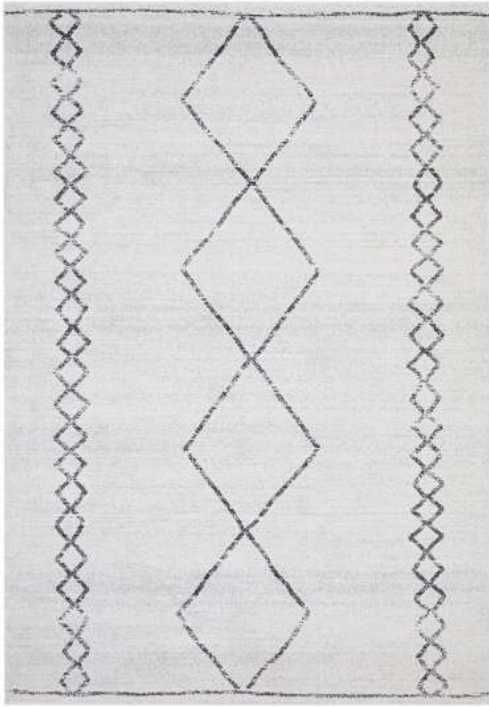

PARADISE

PDS • Kylie