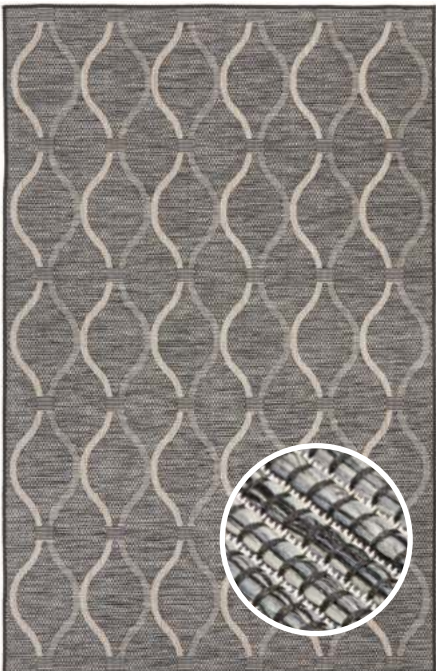

TER • 5501 Black