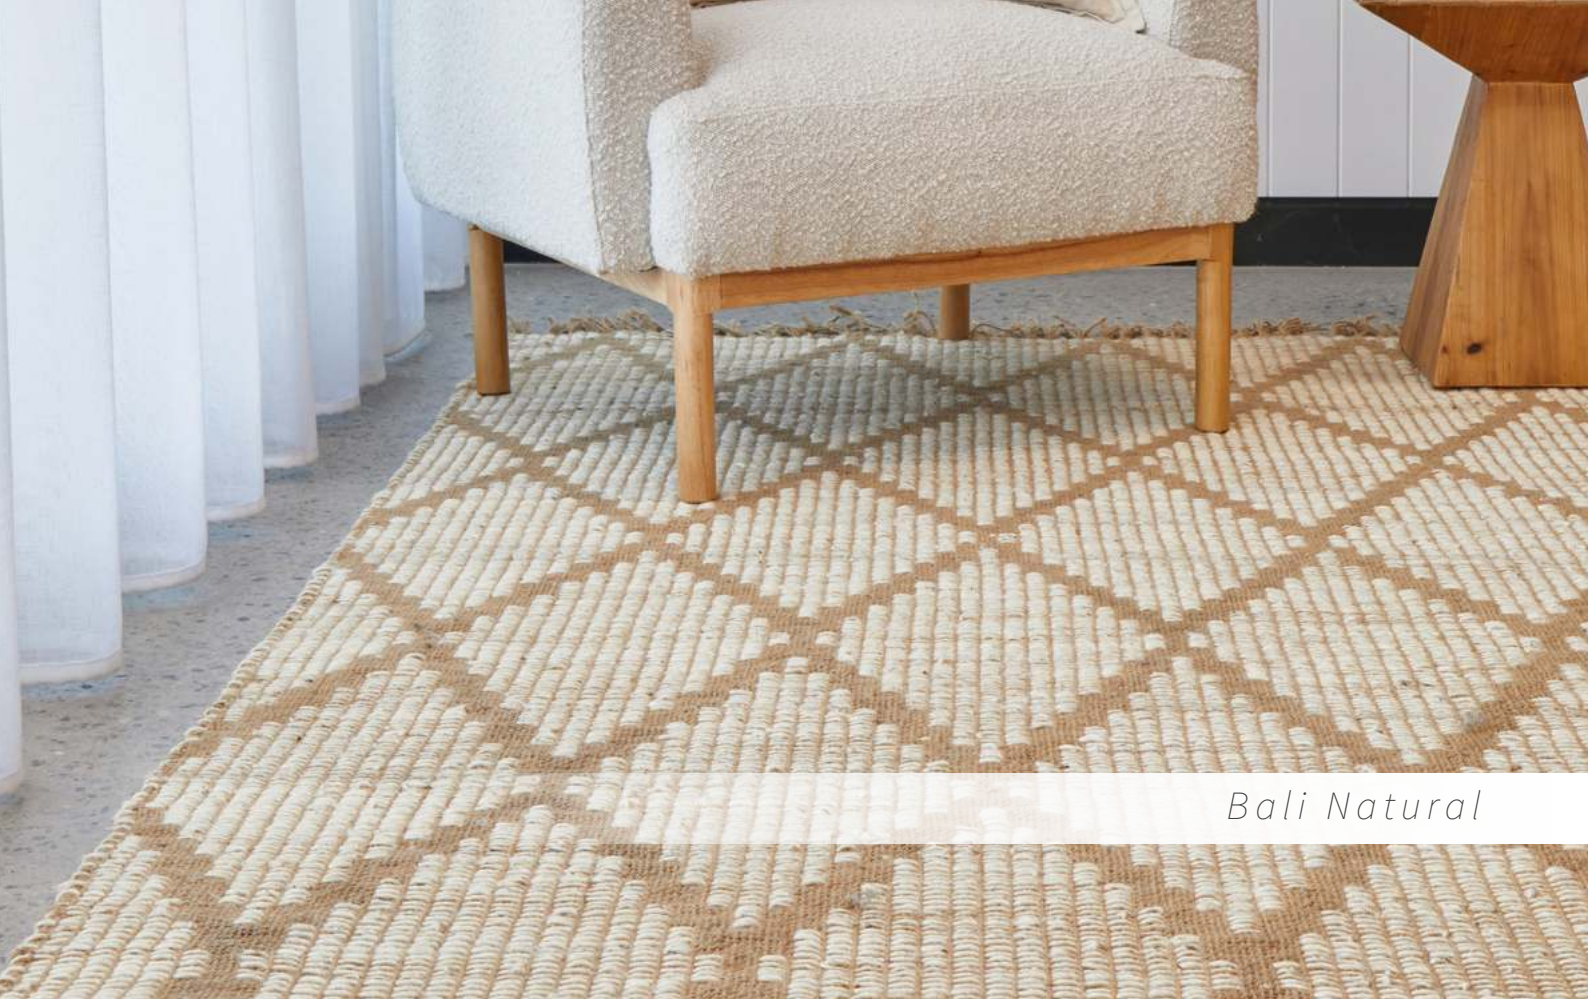

Handwoven • Jute Pile • Natural Tones • Contemporary Style
6mm pile height • Made in India

AVAILABLE SIZES

225 x 155 cm	320 x 230 cm
280 x 190 cm	380 x 280 cm

*Sample Swatches available

Scan to view this
range online