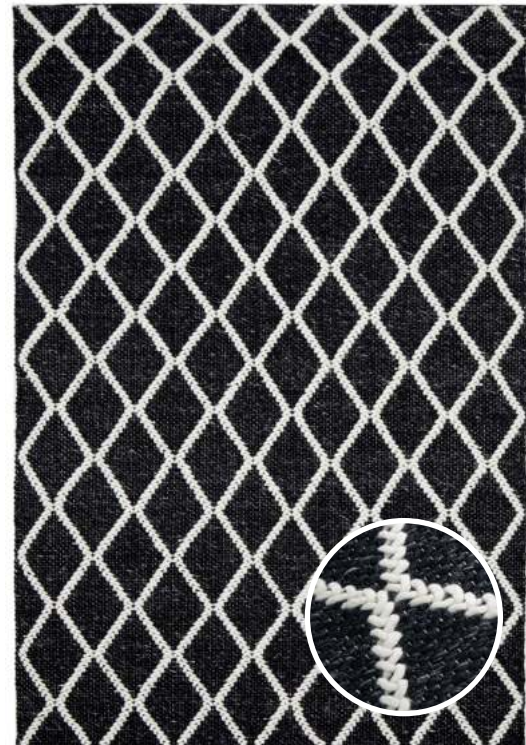

HUXLEY

HUX • White

HUX • Natural

HUX • Grey

HUX • Black

MAISON

MAISON ZOE

Wool and Polyester blend • Hand loomed • 70% Wool / 30% polyester pile
Beautifully textured • Made in India