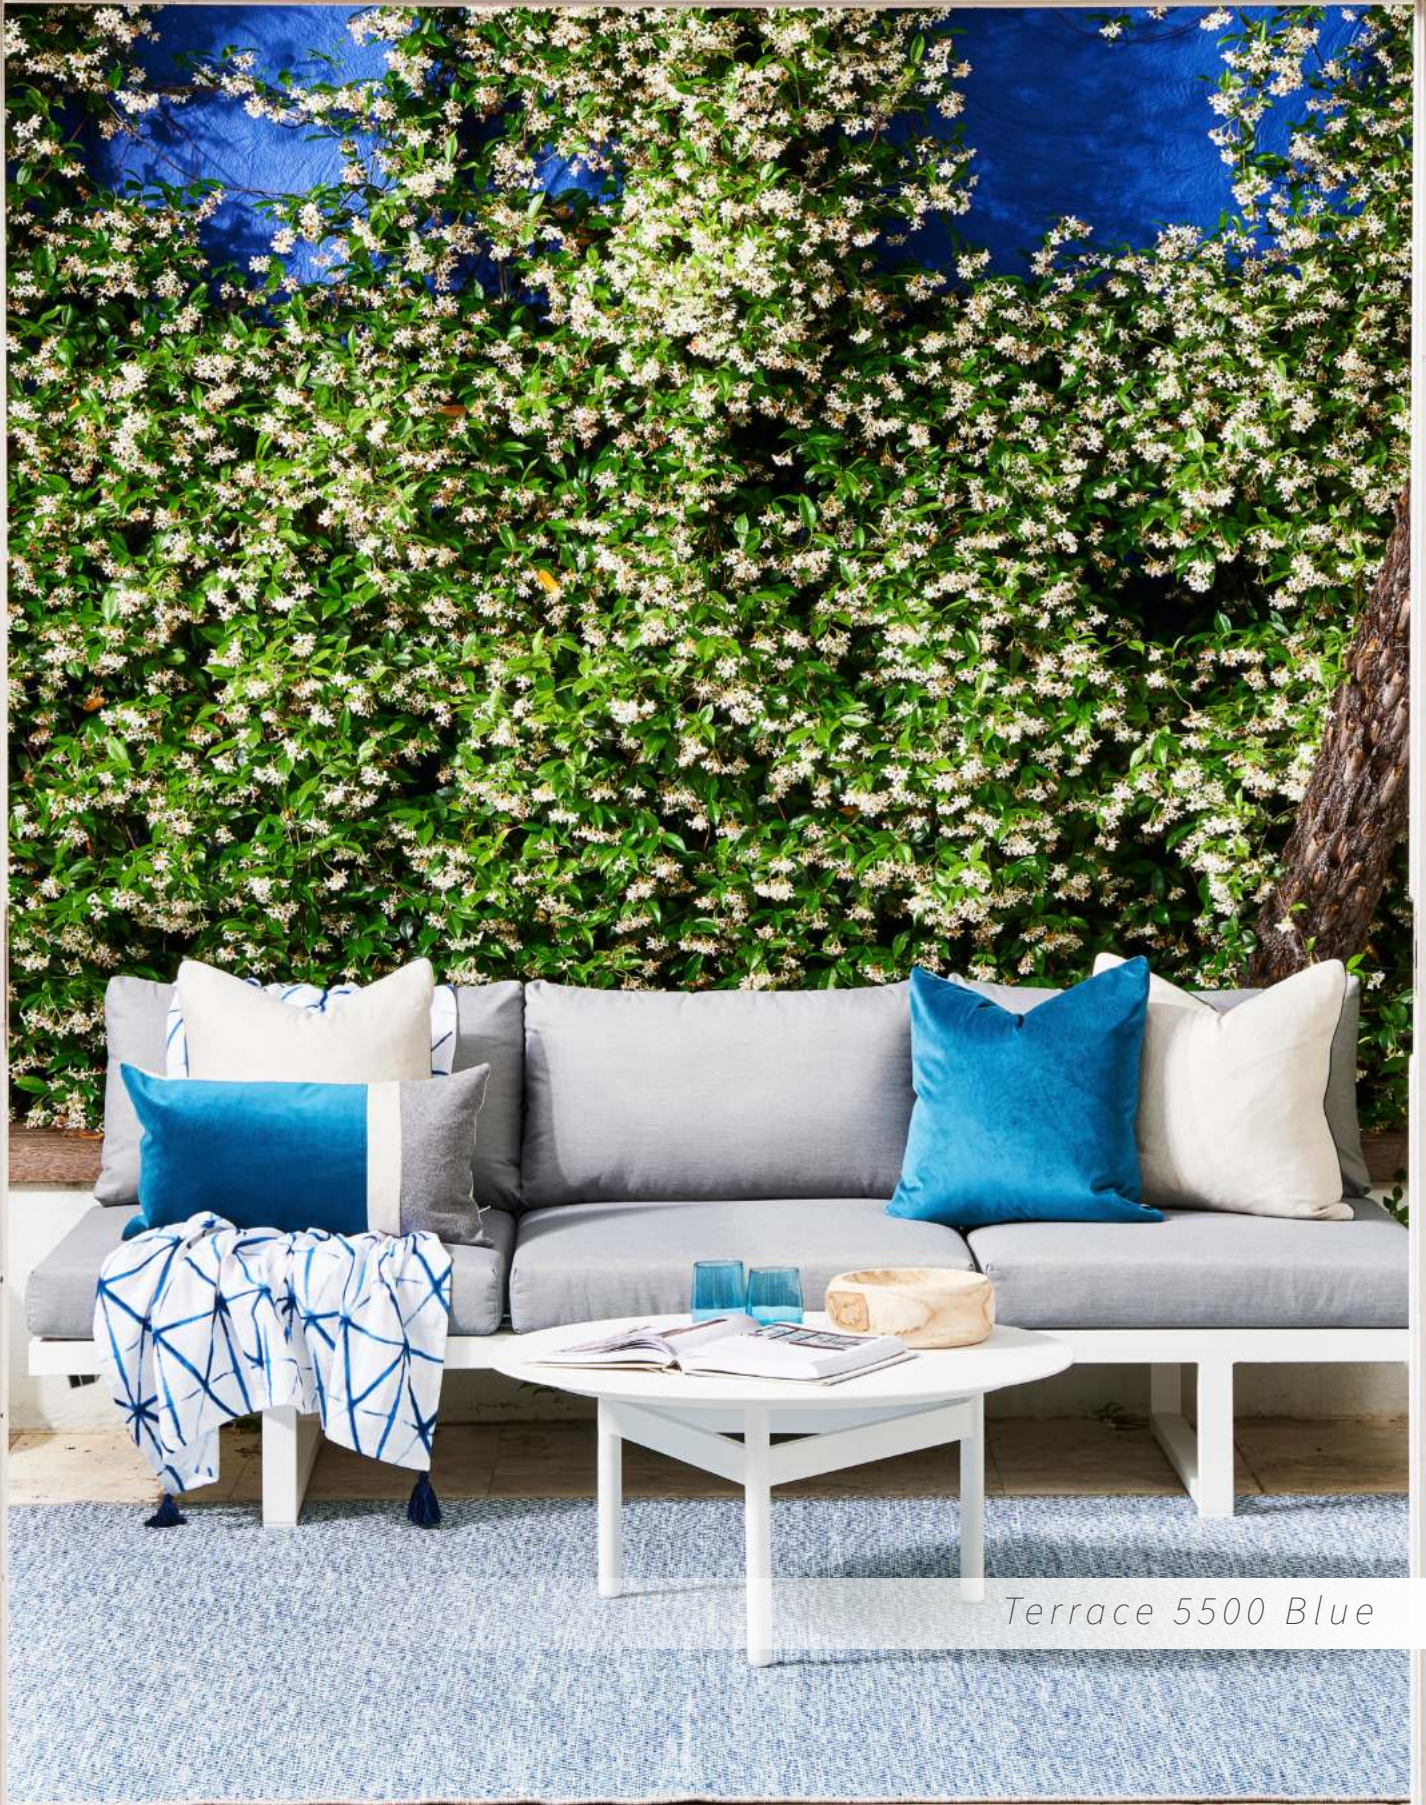

Terrace 5500 Blue