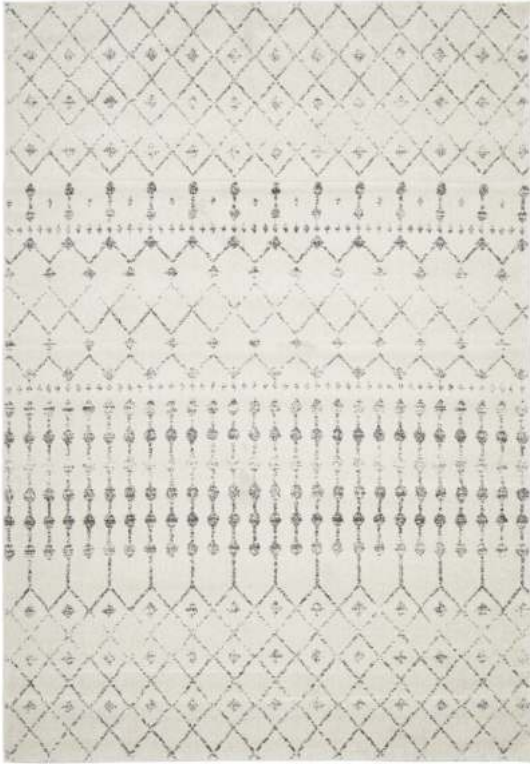

AVAILABLE SIZES

230 x 160 cm

290 x 200 cm

330 x 240 cm

400 x 300 cm

300 x 80 cm

400 x 80 cm

500 x 80 cm

150 x 150 cm

200 x 200 cm

240 x 240 cm

Scan to view this
range online

CHROME

CRO • Elsa Silver

CRO • Harper Silver

CRO • Lydia Silver