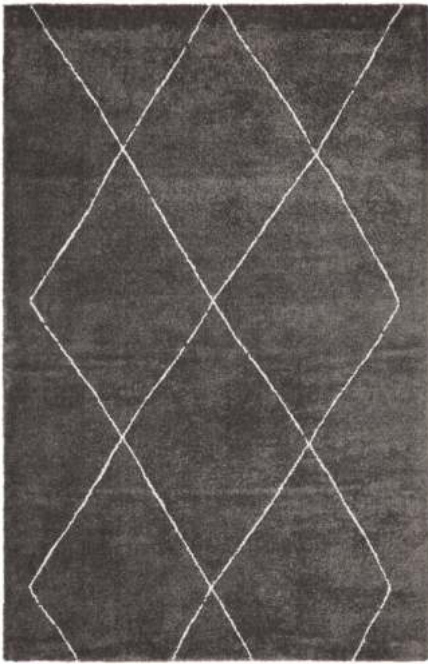

AVAILABLE SIZES

230 x 160 cm

340 x 240 cm

290 x 200 cm

Scan to view this
range online

BROADWAY

BRD • 931 Charcoal

BRD • 931 Ivory