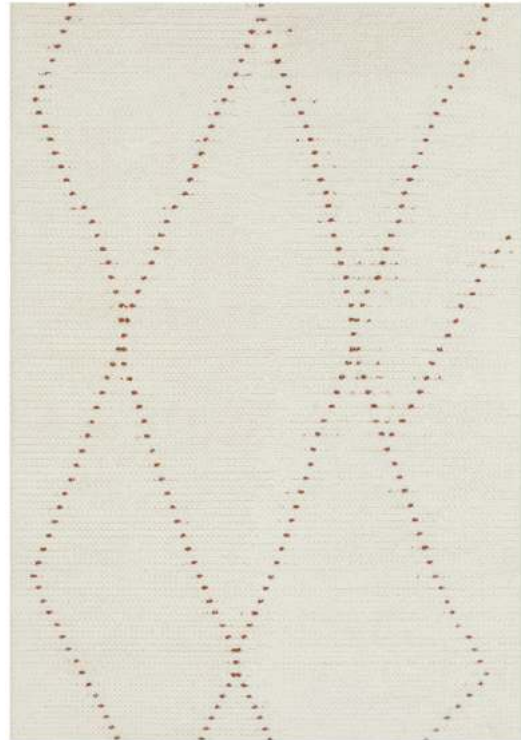

SUM • Daina Natural
80% Wool • 20% Cotton