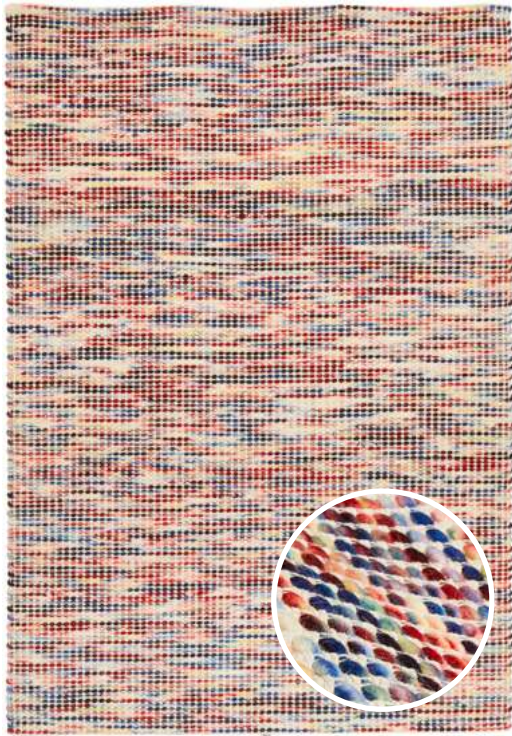

225 x 155 cm	320 x 230 cm
280 x 190 cm	300 x 400 cm

Please note that only the **Skandi 300** design is available in the 300x400cm.

*Sample Swatches available

Scan to view this
range online

SKANDI

SKAN • 300 Multi