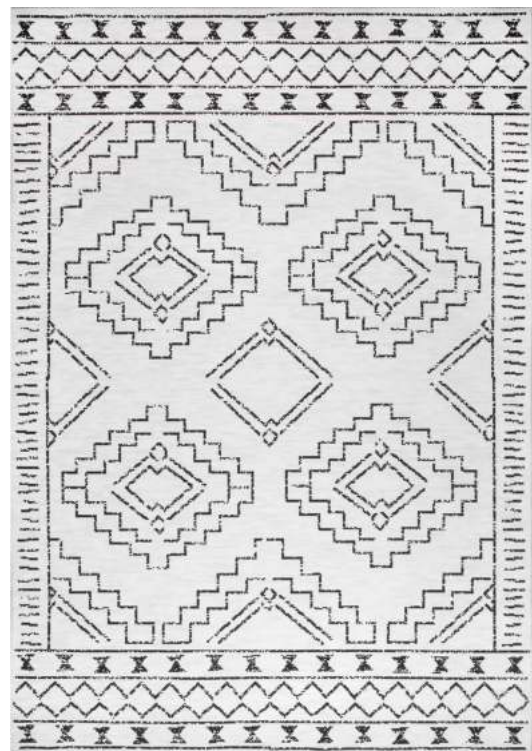

BUB • White

KINDRED

KINDRED COCO

Power Loomed • Non-slip backing • Spill and stain proof
Machine washable • Comes folded for convenience
3mm Pile height • 100% Polyester pile • Made in China

AVAILABLE SIZES

220 x 150 cm 300 x 240 cm
270 x 180 cm

Scan to view this range online

KINDRED - MACHINE WASHABLE

KIN • Blair Blue

Close up of KIN Blair Blue

KIN • Coco Peach

KIN • Leeroy White

NEW