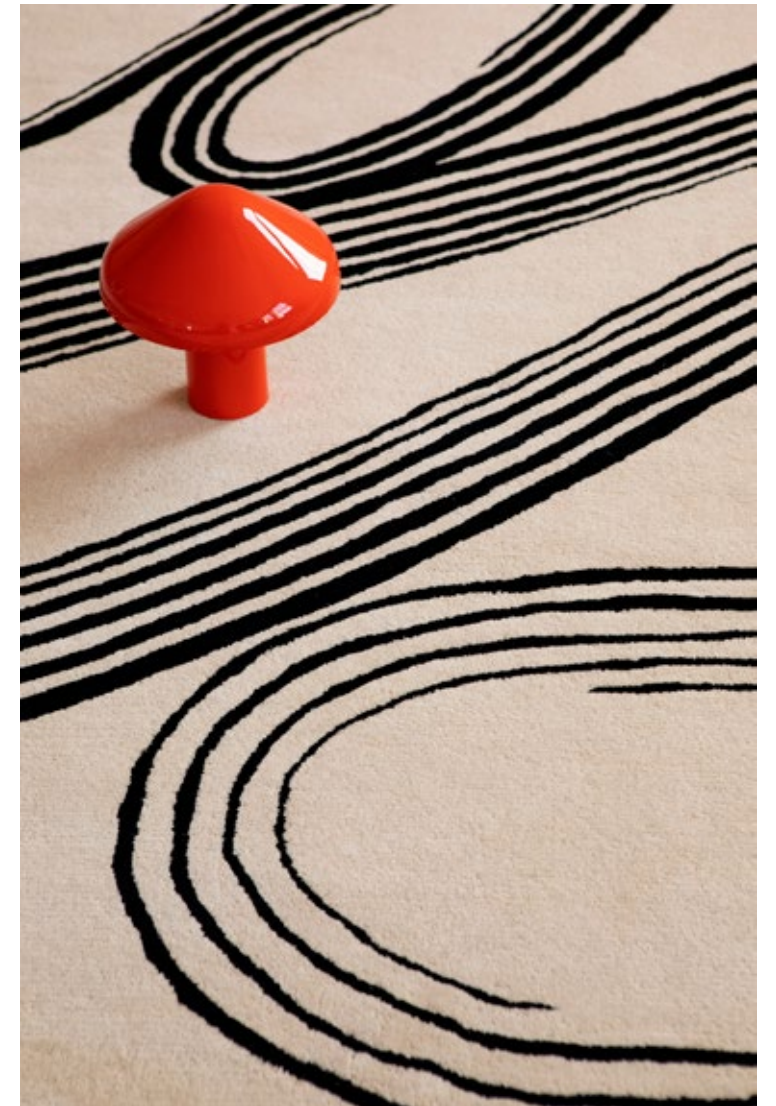

60 Bass silent beige 094201

Beat kaleidoscope 094809

Decor | Flow

handtufted - pure new wool
total weight ca 4500 gr/m2
pile weight ca 2500 gr/m2
pile height ca 12 mm
available sizes:
140x200 cm 4'7" x 6'7"
160x230 cm 5'3" x 7'6"
200x280 cm 6'7" x 9'2"
250x350 cm 8'2" x 11'6"
custom sizes on request