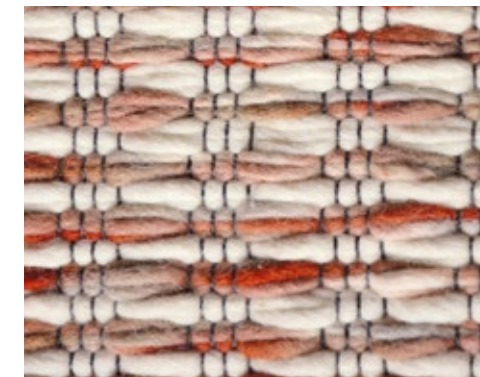

Grain 013502