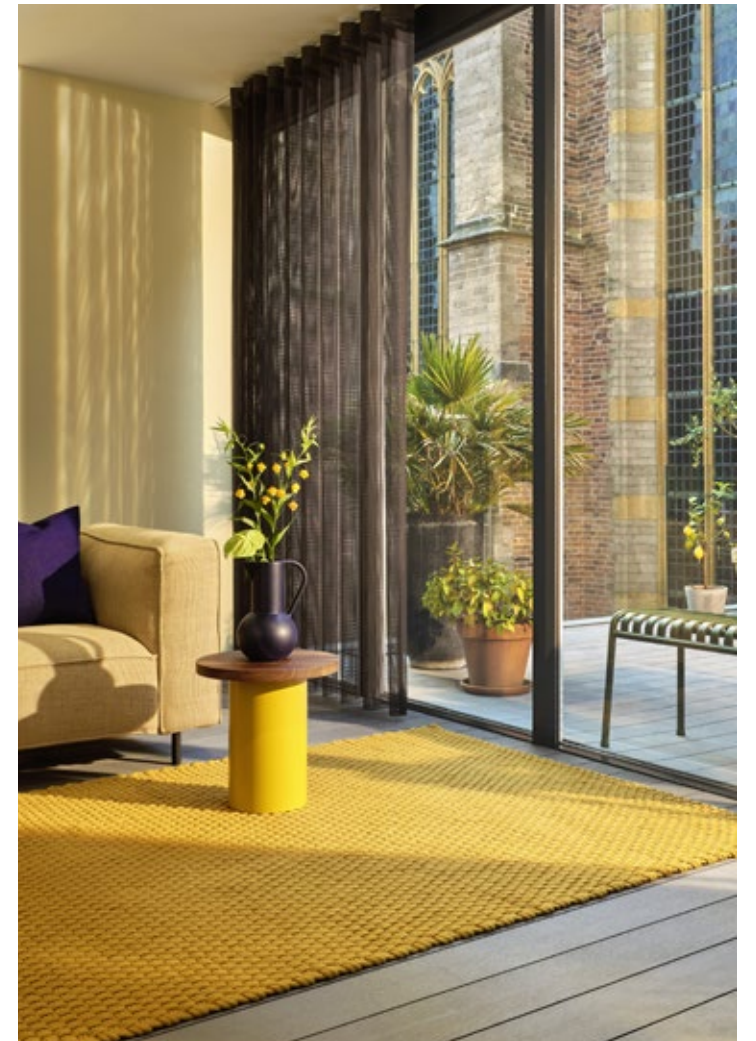

Lace sage grey-white sand 497201