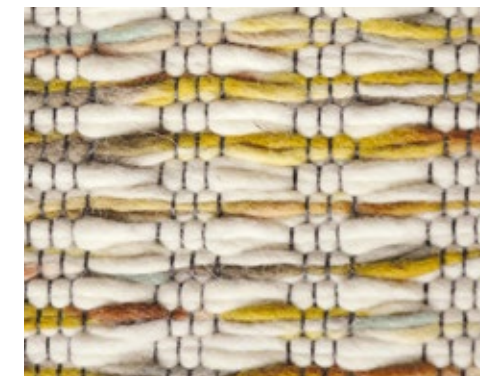

Grain 013506