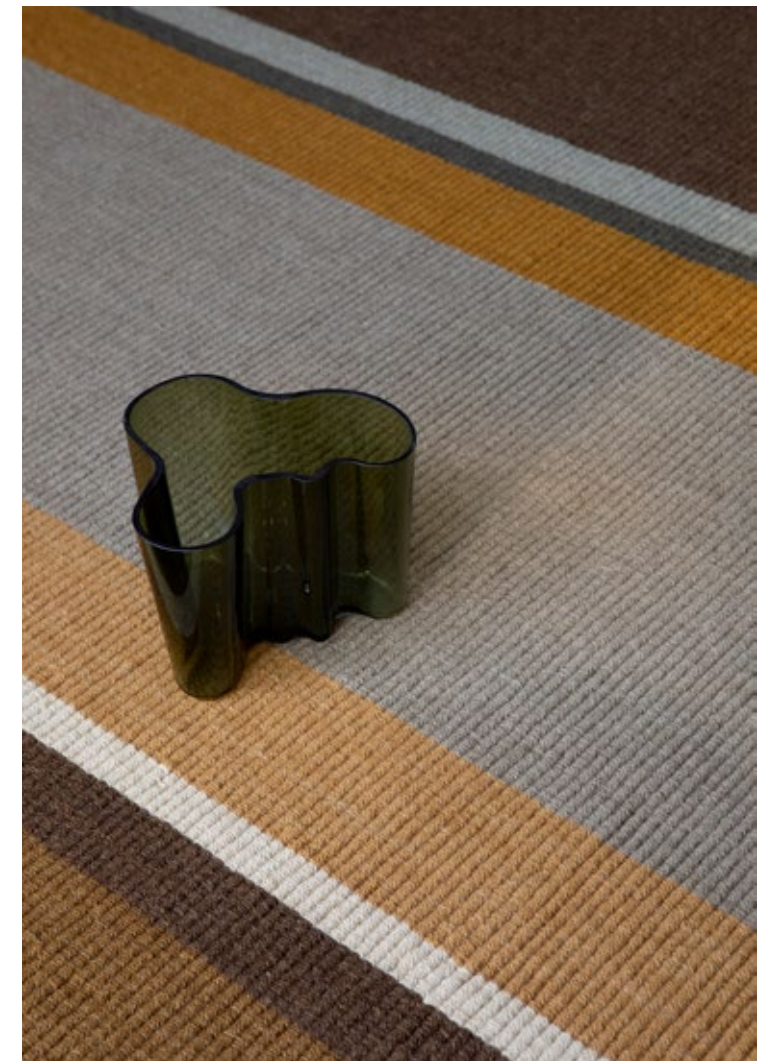

Stack ochre 090201

Stack green 090207

Artisan | Focus dawn & dusk

handloom - pure new wool
total weight ca 4000 gr/m2
pile weight ca 2700 gr/m2
no pile due to flatweave structure
available sizes:
140x200 cm 4'7" x 6'7"
160x230 cm 5'3" x 7'6"
200x280 cm 6'7" x 9'2"
250x350 cm 8'2" x 11'6"