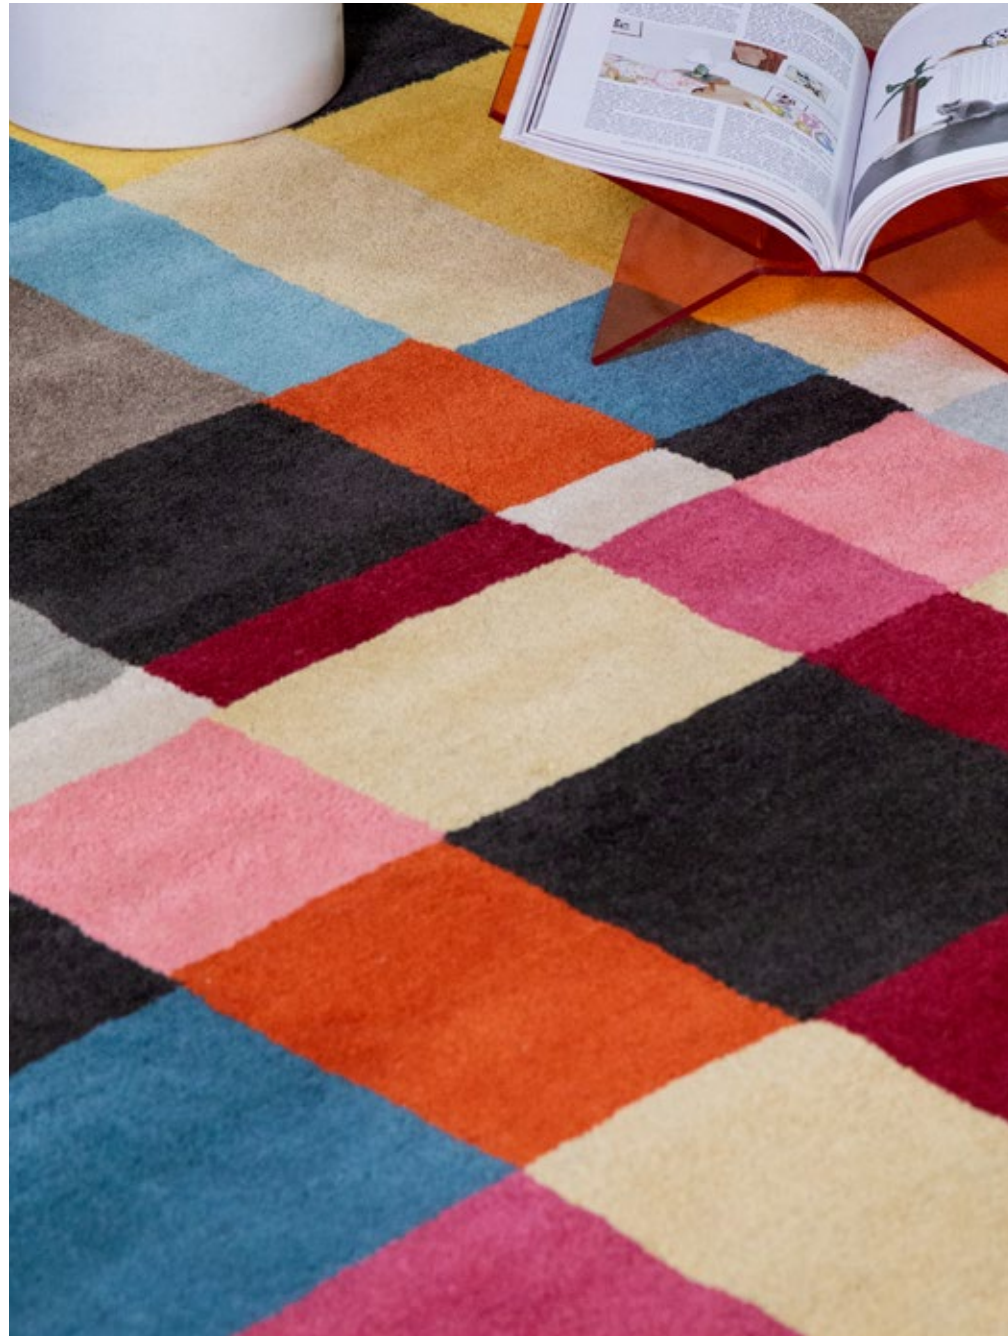

Estella | Domino

handtufted - pure new wool
total weight ca 4500 gr/m2
pile weight ca 2500 gr/m2
pile height ca 12 mm
available sizes:
140x200 cm 4'7" x 6'7"
160x230 cm 5'3" x 7'6"
200x280 cm 6'7" x 9'2"
250x350 cm 8'2" x 11'6"
custom sizes on request